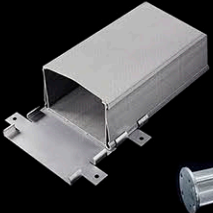

Floor Fixing Straight
Special Parts - on Request

90° Sigma Post
Item No. VT1011-P002-A018 - 300 x 300 mm

Lid Opener - Size 1 and Size 2
Item No. VT1011-P002-A018

TERRASYSTEM - Ground Mounted PP Cable Troughing - Size 2
Item No. VT152501000PPSK - Trough and Lid
Item No. VT152501000PPST - Trough
Item No. VT152501000PPSD - Lid

Out Hanging Post Fixing - Swivel Riser 15°
Right Hand - Size 2
Item No. VT1011-P002-A030-2RK

Transition Elevated to Concrete
Special Parts - on Request

Sigma Post with Plate
Item No. VT1011-P002-C030-1 - Length 505 mm
Item No. VT1011-P002-C030-2 - Length 605 mm

TERRASYSTEM - Ground Mounted PP Cable Troughing - Size 1
Item No. VT141501000PPSK - Trough and Lid
Item No. VT141501000PPST - Trough
Item No. VT141501000PPSD - Lid

Transition Elevated to Ground Mounted
Special Parts - on Request

Floor Fixing 30/45°
Special Parts - on Request

Castioni Kabelführungssysteme GmbH
Krähenbühl 8
CH-5642 Mühlahu
www.castioni-kabelkanal.de

Stainless Steel Sleeve 22x16 mm, Length 1000 mm
Item No. VT11-P002-A041

CASTIONI
KABELFÜHRUNGSSYSTEME